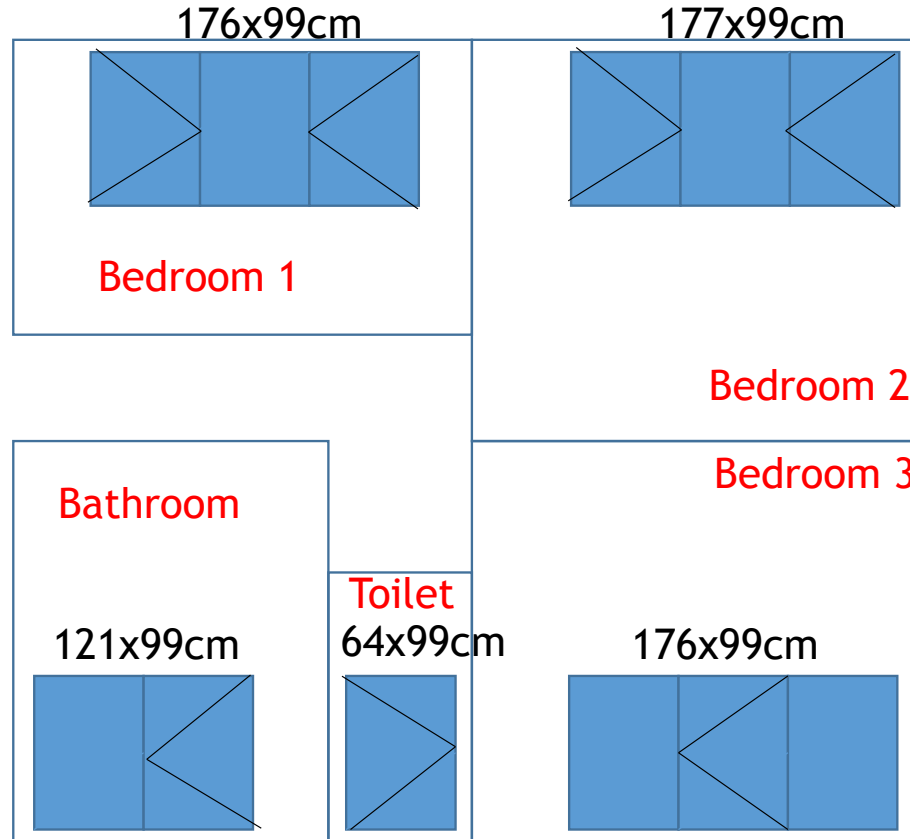

Raj Aasht
Raj.aasht@gmail.com
07920 727522

21 Suffolk Drive
Wilmslow
SK9 4DE

Upstairs

Front

Back