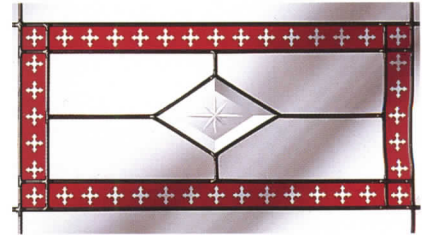

A large, three-dimensional, yellow-gold number '3' with a metallic sheen and a beveled edge, set against a light gray background. The number is positioned on the left side of the page, with a large black shape partially overlapping its right side.

SYSTEM 3

**MANUFACTURERS OF
HERMETICALLY SEALED
DOUBLE GLAZING UNITS**

BEVELLED FANLIGHT DESIGNS

RBF9

RBF10

RBF11

RBF1

RBF5