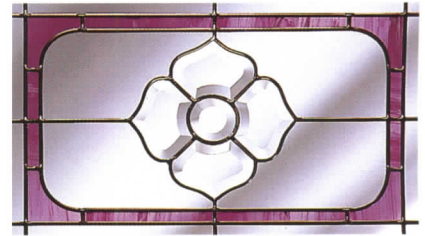

RBF12

RBF13